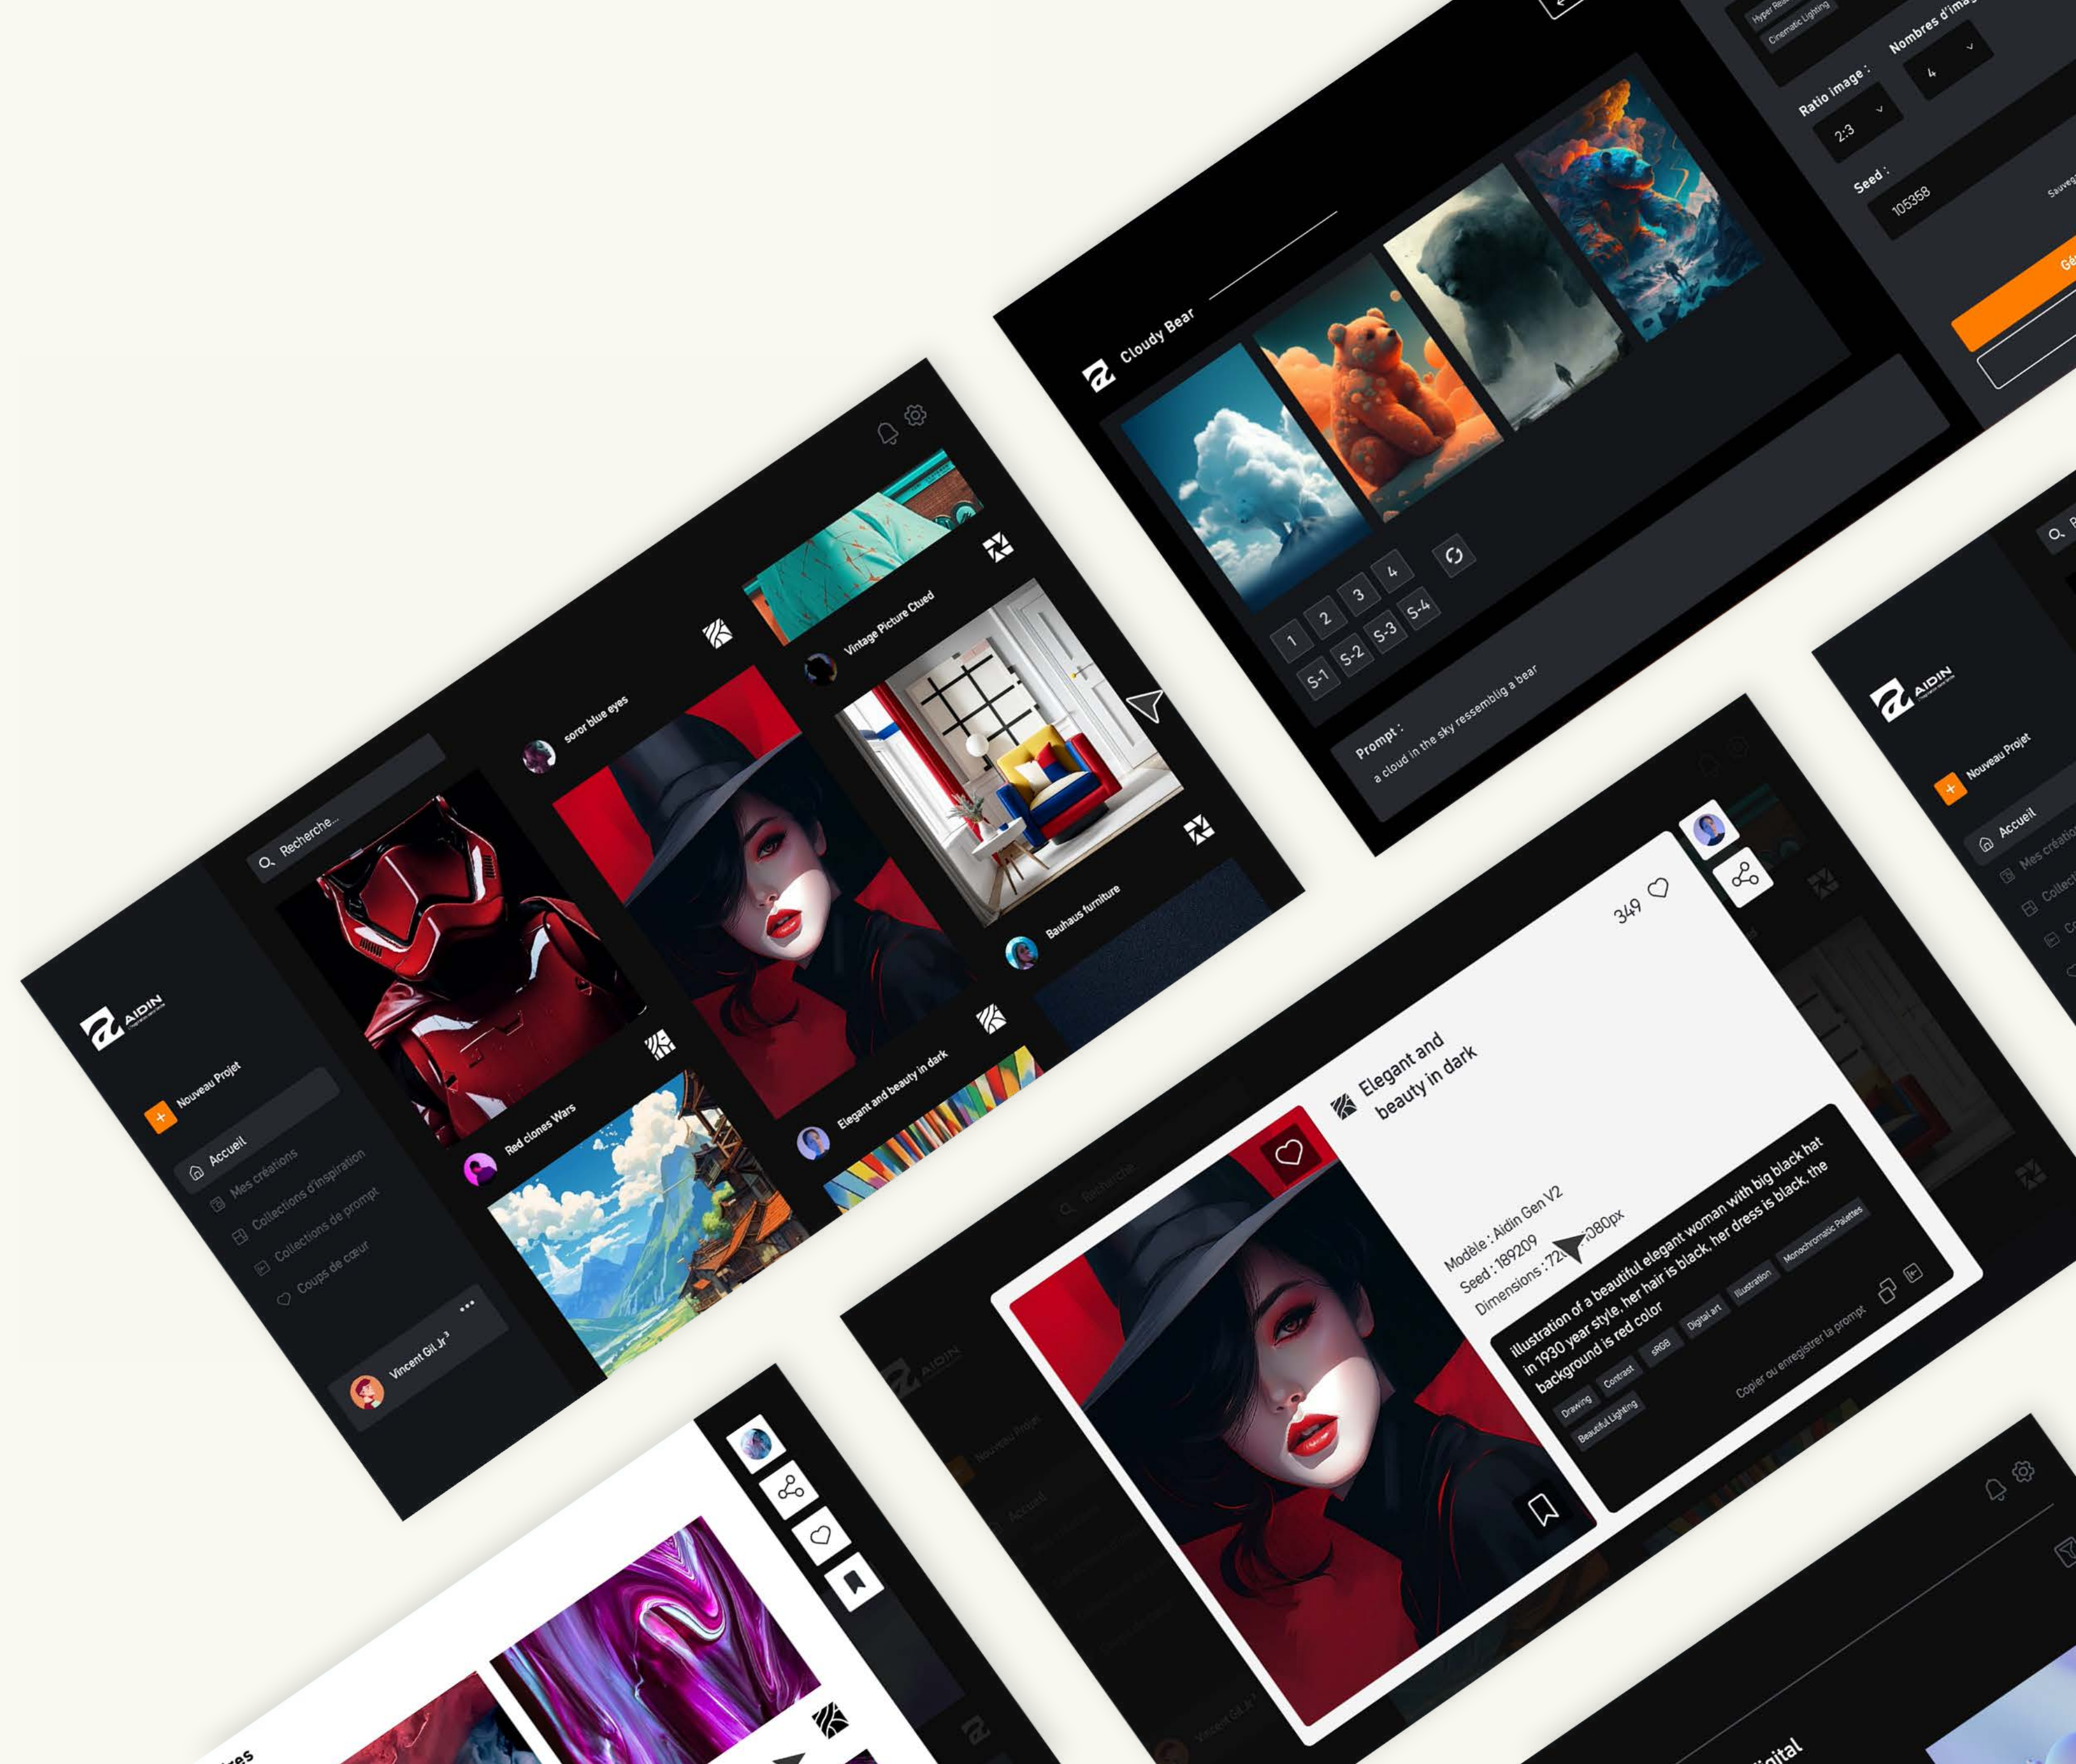

Aidin: Creative Platform

Aidin's visual identity is built on thoughtful aesthetic choices, showcasing creativity, elegance, and limitless inspiration. The logo, colors, typography, and icons work seamlessly to create a unique and memorable visual identity.

Versatile and consistent, Aidin's design adapts seamlessly across various digital and print platforms, offering a captivating and memorable visual experience.

Thoughtful use of images, symbols, and spacing ensures the coherence and readability of Aidin's visual communication, reinforcing its impact and professionalism.